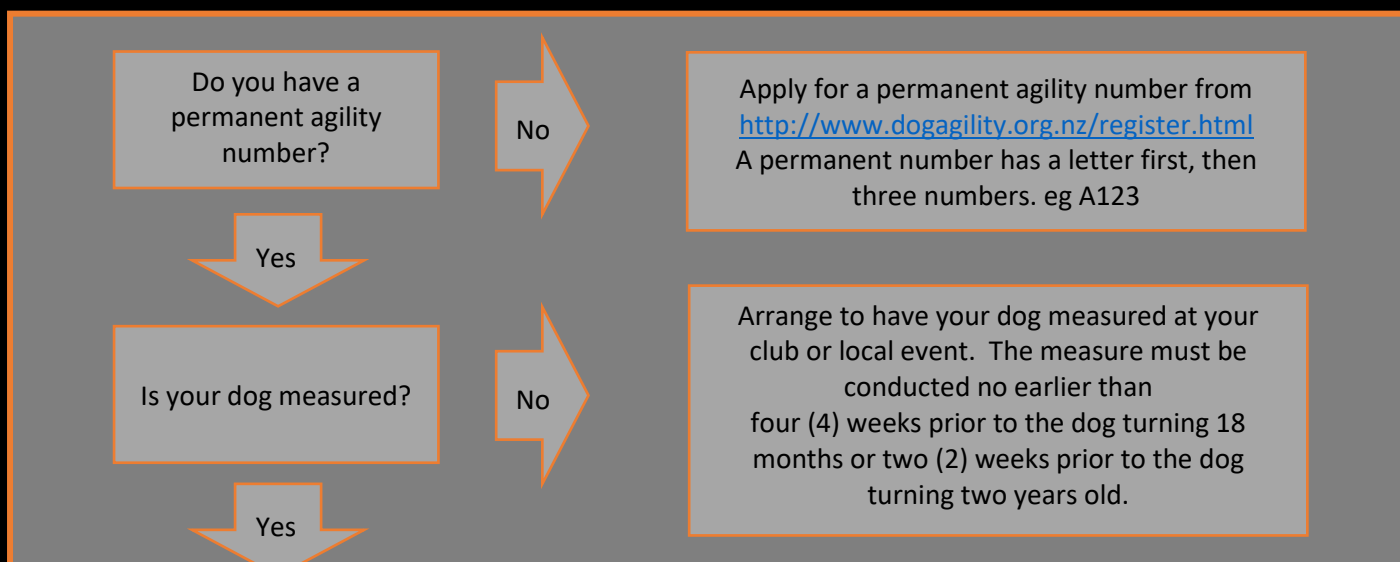

# Entering a Championship Agility/Jumpers/Games Event & AD/ADX Events - Start HERE

## Entering Ribbon Trials - Start HERE

Congratulations, you can now enter using forms found at [http://nzkc.dogsnz.org.nz/pdf/members/Agility\\_Entry\\_form.pdf](http://nzkc.dogsnz.org.nz/pdf/members/Agility_Entry_form.pdf) or online at <http://www.showsec.co.nz/> or <http://www.dogagility.org.nz>