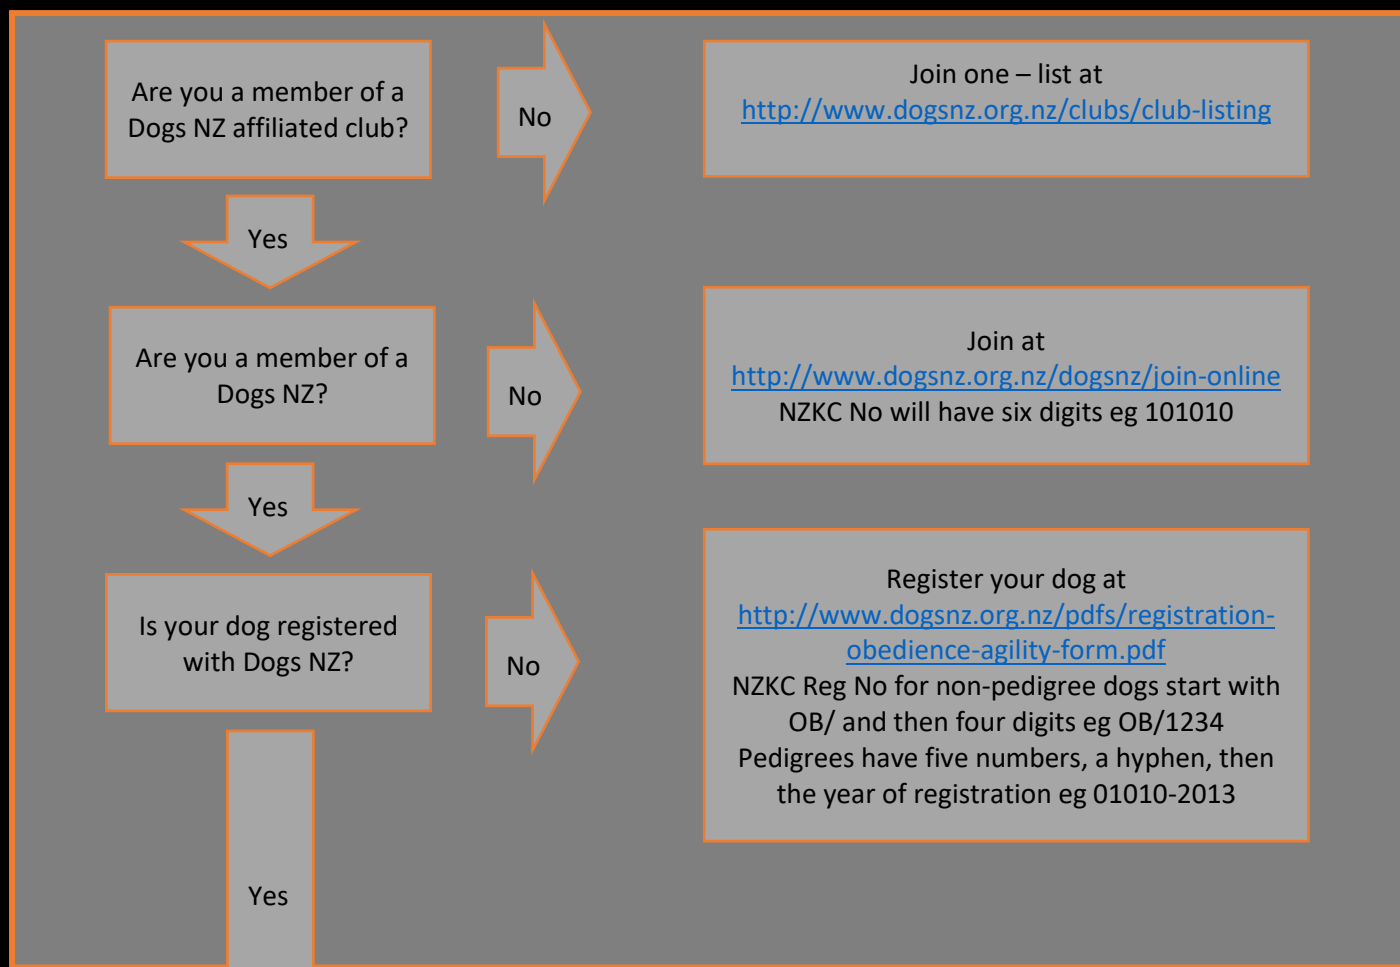

# Entering a Championship Agility/Jumpers/Games Event & AD/ADX Events - Start HERE

## Entering Ribbon Trials - Start HERE

Congratulations, you can now enter using forms found at [http://nzkc.dogsnz.org.nz/pdf/members/Agility\\_Entry\\_form.pdf](http://nzkc.dogsnz.org.nz/pdf/members/Agility_Entry_form.pdf) or online at <http://www.showsec.co.nz/> or <http://www.dogagility.org.nz>